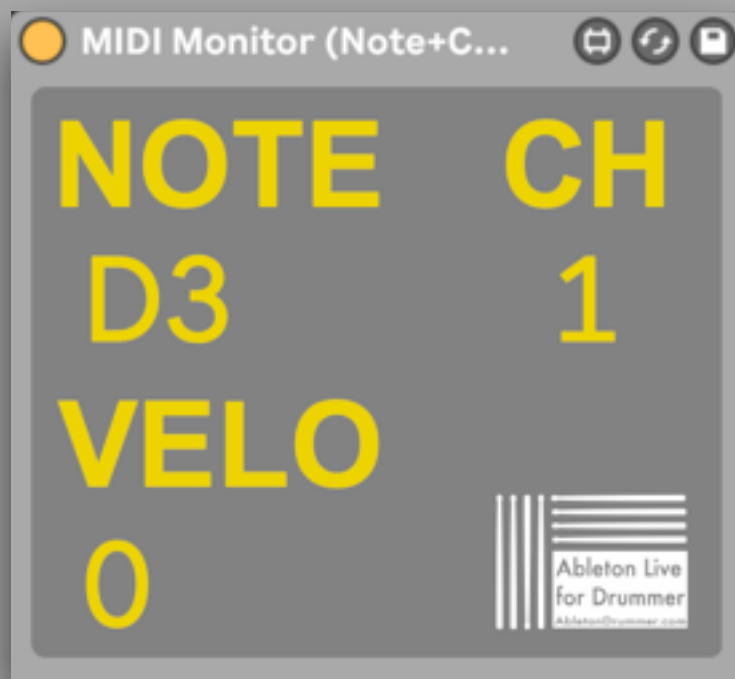

# MIDI MONITOR (NOTE+CC)

This Max for Live device monitors and shows MIDI notes and CC values. It always shows the last value being received and shows this until a new value is being shown.